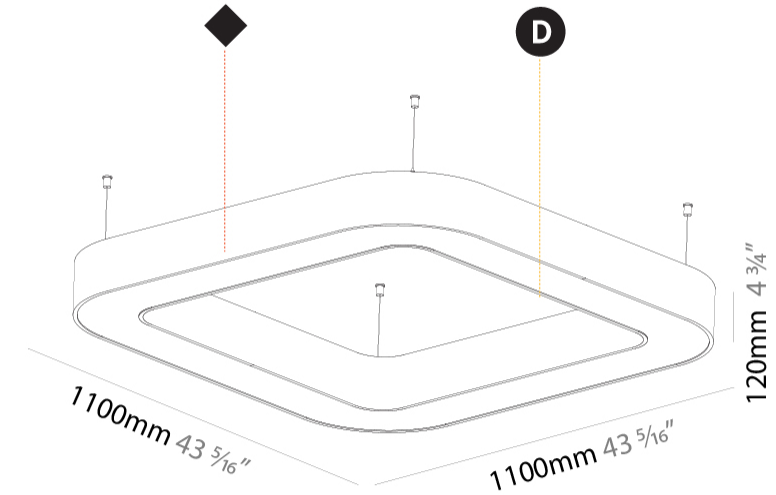

GENERAL

Series: Glorious
Subseries: Glorious Quantum
Brand: Prolicht
Division: Architectural
Mounting Type: Suspension
Mounting Location: Ceiling
Subcategory: Ambient

PHYSICAL

Shape: Square
Length (mm): 1100
Length (in): 43 5/16
Width (mm): 1100
Width (in): 43 5/16
Height (mm): 120
Height (in): 4 3/4
Max. Overall Height (mm): 2120
Max. Overall Height (in): 83 7/16
Light Distribution: Direct
Weight (kg): 13.125
Weight (lbs): 28.88
Diffuser: PMMA - Opal or Micro-Prism
Fixture Finish: SSR / BKV / CWI / CRY / HAB / LAG / UFT / ITA / RUA / RUR / MIC / FTG / MYG / TWT / LOD / PUS / FRO / FUP / KIA / POP / BLS / SPG / MEY / GOH / GUM / CHC / COM / ABZ / JAG / OBR / MOS / ROR
Fixture Material: Aluminum

ELECTRICAL

Lamp Type: LED (Zhaga Standard)
Input Wattage (W): 60
Total Output Wattage (W): 48 / 38.4 (3500K)
Dimming: Non-Dimming / Phase Dimming (120Vac only) / 0-10V Dimming
Driver Included: Yes
Driver Location: Integrated
Driver Type: Constant Current - 120 / 277Vac
Driver Class: Class 2
Input Voltage (V): 120 - 277
Constant Current (MA): 350 / 1200 (3500K)

LED

Color Temperature (°K): 3000 / 3500 / 4000
Max. Delivered Lumen (lm): 5540 / 5733 / 5850
CRI: >80 CRI
Efficiency (%): 65
Lamp Life (hrs): 50000

OPTICAL

RATINGS AND CERTIFICATIONS

Certified By: Certified for North American Standards
IP rating: IP20